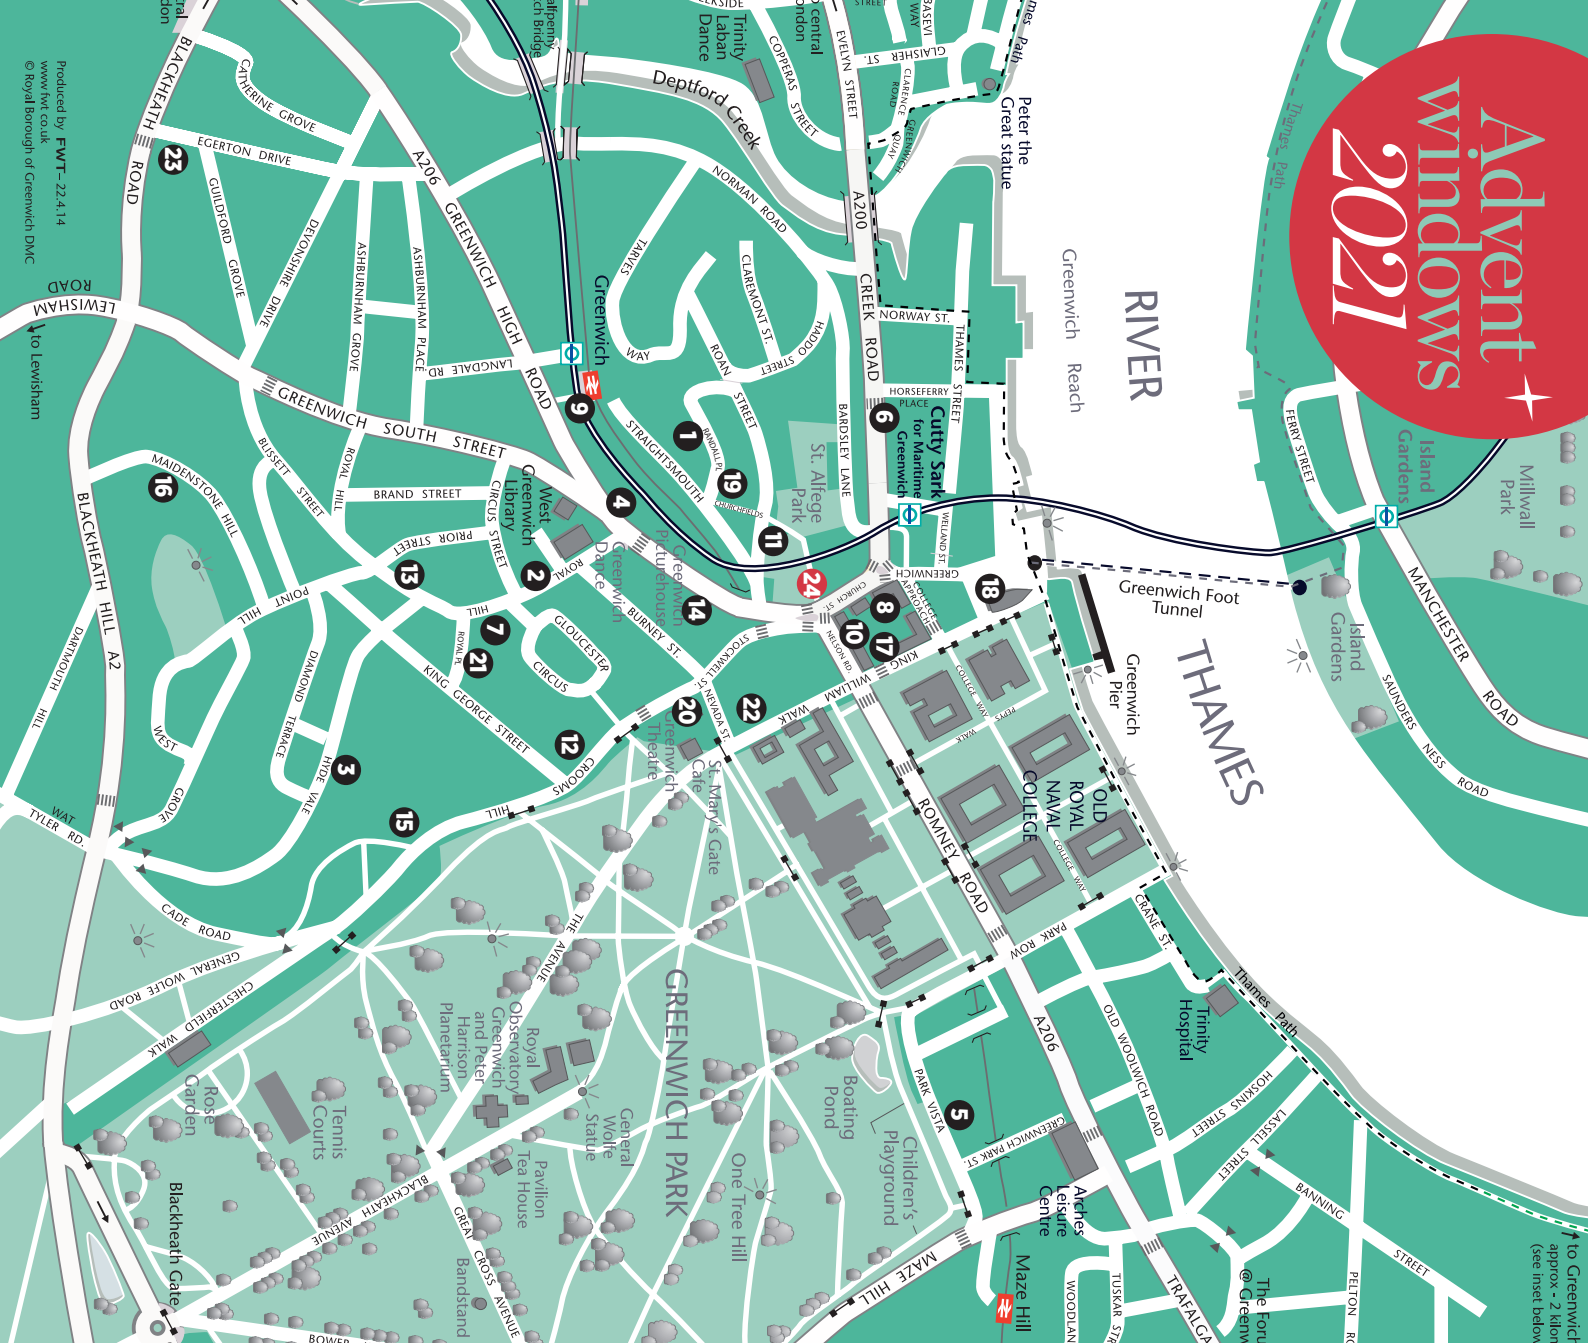

# Brighter Visions

CALENDAR 1-24 DECEMBER 2021

- 1 DECEMBER** James Wolfe
- 2 DECEMBER** Karen Woolven Flowers, 18 Royal Hill, SE10 8RT
- 3 DECEMBER** 51 Hyde Vale, SE10 8QQ
- 4 DECEMBER** 213 Greenwich High Road, SE10 8NB
- 5 DECEMBER** 14c Park Vista, SE10 9LZ
- 6 DECEMBER** St. Alfege Primary School, Creek Road, SE10 9RB
- 7 DECEMBER** James Wolfe Primary School, Royal Hill Campus, SE10 8RZ
- 8 DECEMBER** Tailor & Forge, Greenwich Market, 9 Durnford Street, SE10 9BF
- 9 DECEMBER** Greenwich Station, Art by Courtyard Nursery, Greenwich High Road, SE10 9LA
- 10 DECEMBER** Pickwick Papers, 6 Nelson Road, SE10 9JB
- 11 DECEMBER** St. Alfege's Children's Church, St. Alfege Church Hall, Roan Street, SE10 9JT
- 12 DECEMBER** 30 Crooms Hill, SE10 8ER
- 13 DECEMBER** Village Shop & Space, 94 Royal Hill, SE10 8RT
- 14 DECEMBER** Greenwich Picturehouse, 180 Greenwich High Road, SE10 8NN
- 15 DECEMBER** Art Made by St. Ursula's School, 68 Crooms Hill, SE10 8HG
- 16 DECEMBER** 67 Maidenstone Hill, SE10 8SY
- 17 DECEMBER** Ben Oakley Gallery, 9 Turpin Lane, SE10 9JA
- 18 DECEMBER** Cuddy Sark, King William Walk, SE10 9HT
- 19 DECEMBER** 59 Randall Place, SE10 9LA
- 20 DECEMBER** Greenwich Theatre, Crooms Hill, SE10 8ES
- 21 DECEMBER** 9 Royal Place, SE10 8QF
- 22 DECEMBER** 5 King William Walk, SE10 9JH
- 23 DECEMBER** 41 Egerton Drive, SE10 8JR
- 24 DECEMBER** Christmas Eve Services, St. Alfege Church  
5 pm  
Christingle Service (Ticketed)  
10:45 pm Carol Concert by St Alfege Choir  
11:30 pm Midnight Mass (Candlelit)