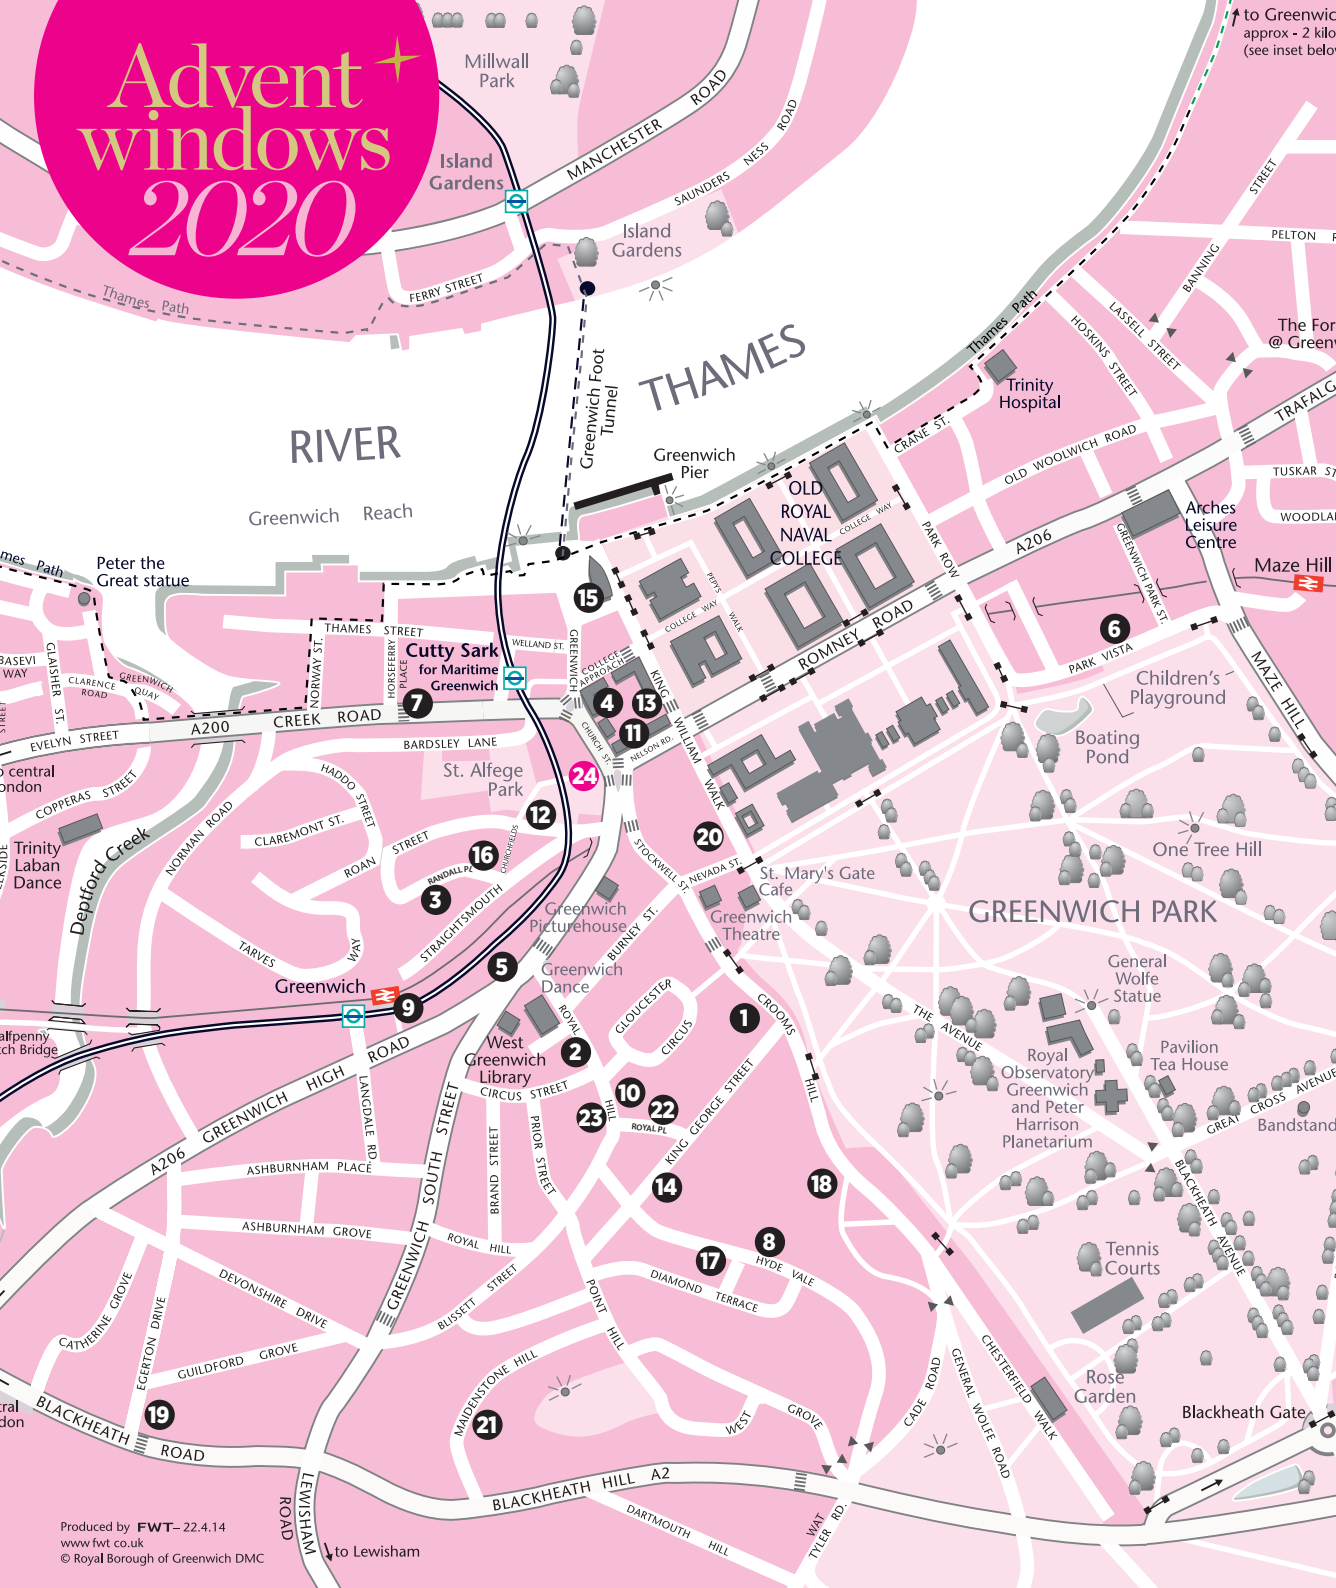

# Near & Far

1-24 DECEMBER 2020

- 1 DECEMBER**  
30 Crooms Hill, SE10 8ER
- 2 DECEMBER**  
Karen Woolven  
Flowers, 18 Royal Hill,  
SE10 8RT
- 3 DECEMBER**  
James Wolfe Primary  
School, Randall Place  
Campus, SE10 9LA
- 4 DECEMBER**  
Tailor & Forge,  
Greenwich Market,  
9 Durnford Street,  
SE10 9BF
- 5 DECEMBER**  
213 Greenwich High  
Road, SE10 8NB
- 6 DECEMBER**  
14c Park Vista, SE10 9LZ
- 7 DECEMBER**  
St. Alfege Primary  
School, Creek Road,  
SE10 9RB
- 8 DECEMBER**  
51 Hyde Vale, SE10 8QQ
- 9 DECEMBER**  
Greenwich Station,  
Art by Courtyard Nursery  
Greenwich High Road,  
SE10 8JQ
- 10 DECEMBER**  
James Wolfe  
Primary School,  
Royal Hill Campus,  
SE10 8RZ
- 11 DECEMBER**  
Pickwick Papers,  
6 Nelson Road,  
SE10 9JB
- 12 DECEMBER**  
St. Alfege  
Children's Church,  
St Alfege Church Hall,  
Roan Street,  
SE10 9JT
- 13 DECEMBER**  
Ben Oakley Gallery,  
9 Turnpin Lane,  
SE10 9JA
- 14 DECEMBER**  
28 King George Street,  
SE10 8QD
- 15 DECEMBER**  
Cutty Sark,  
King William Walk,  
SE10 9HT
- 16 DECEMBER**  
59 Randall Place,  
SE10 9LA
- 17 DECEMBER**  
32 Hyde Vale,  
SE10 8QH
- 18 DECEMBER**  
Art Made by St. Ursula's  
School, 68 Crooms Hill,  
SE10 8HG
- 19 DECEMBER**  
41 Egerton Drive, SE10 8JR
- 20 DECEMBER**  
5 King William Walk,  
SE10 9JH
- 21 DECEMBER**  
67 Maidenstone Hill,  
SE10 8SY
- 22 DECEMBER**  
9 Royal Place, SE10 8QF
- 23 DECEMBER**  
Richard the First Pub,  
52-54 Royal Hill, SE10 8RT
- 24 DECEMBER**  
St Alfege Church, 3  
Greenwich Church Street,  
SE10 9BJ.

Please be safe and follow current Covid-19 restrictions when enjoying Advent Windows. This map was correct as we went to press, but please check our website for the most current information as changes may occur. St. Alfege Christmas service times also can be found on our website [adventwindows.com](http://adventwindows.com)