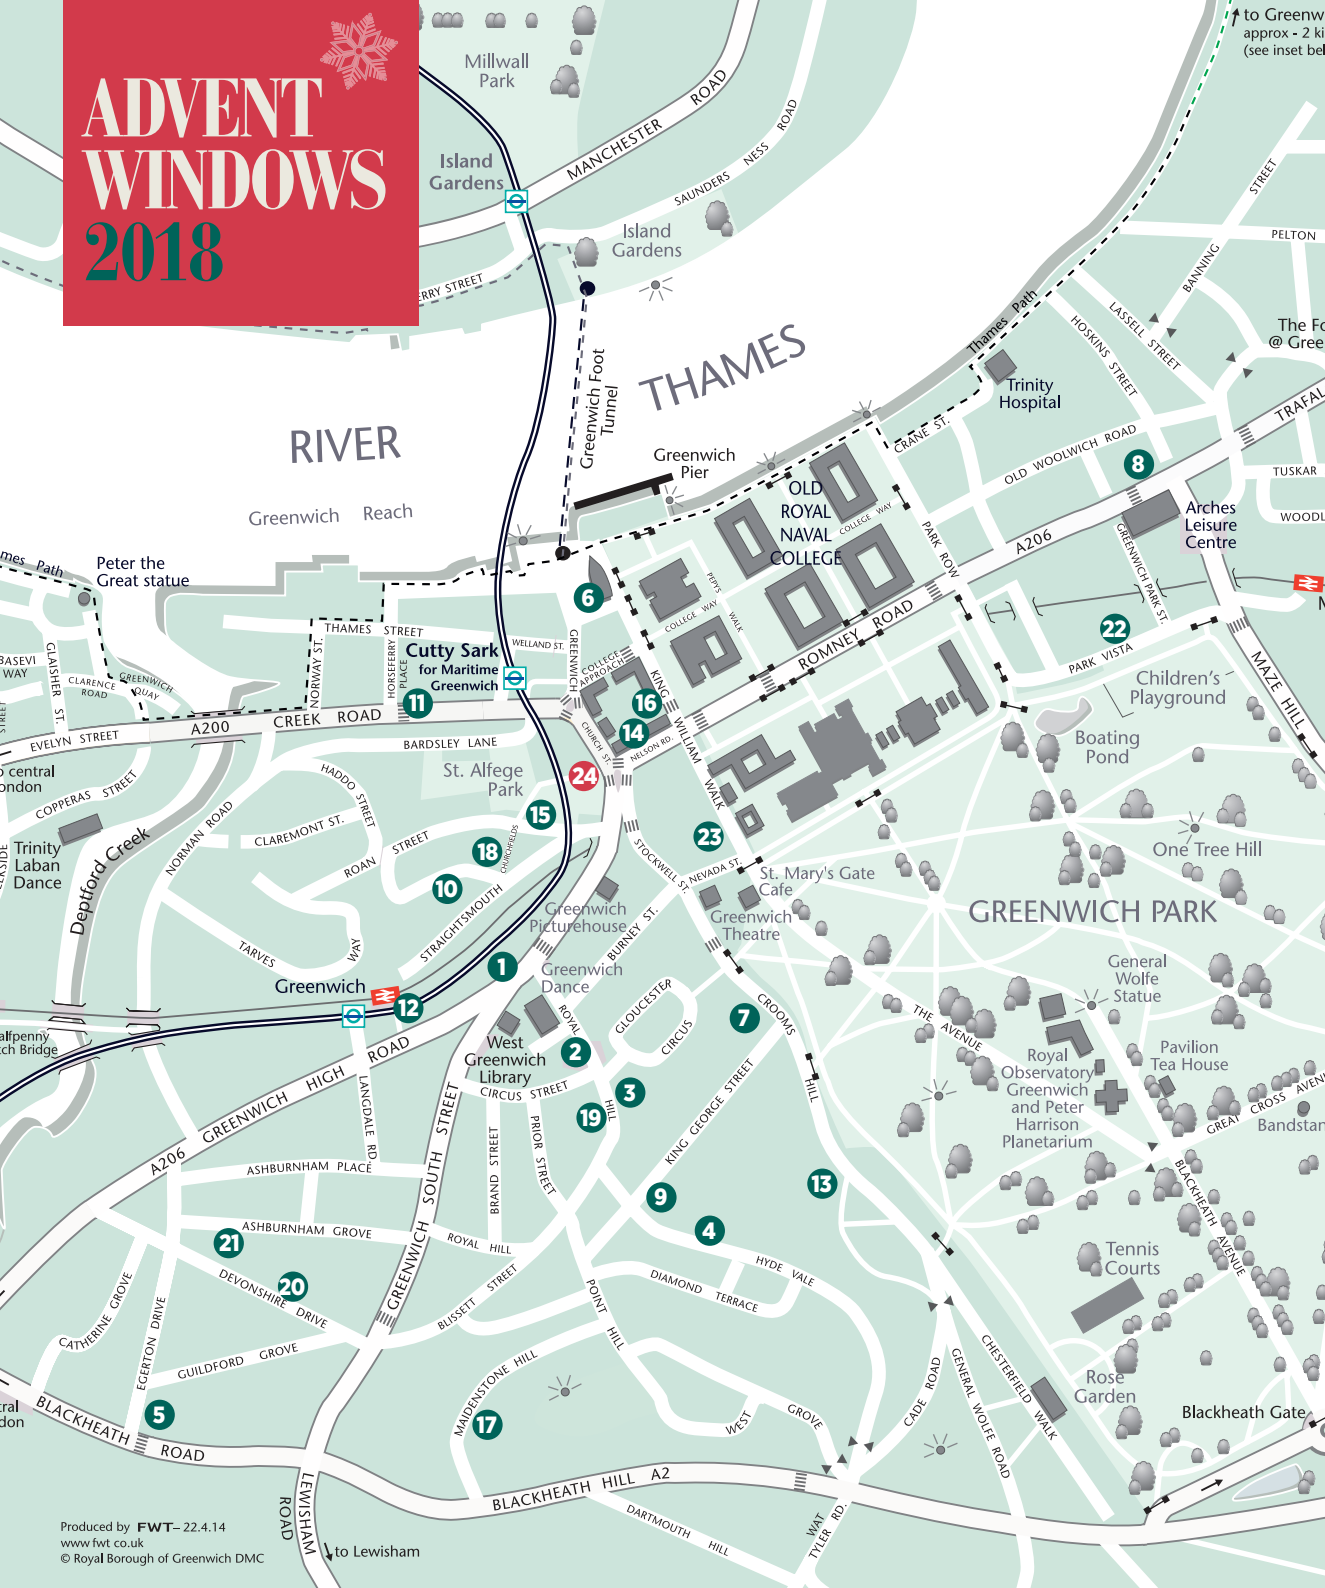

# ADVENT WINDOWS 2018

## Field of Dreams CALENDAR 1-24 DECEMBER 2018

- 1 DECEMBER**  
213 Greenwich High Road, SE10 8NB
- 2 DECEMBER**  
Karen Woolven Flowers, 18 Royal Hill, SE10 8RT
- 3 DECEMBER**  
James Wolfe Primary School, Royal Hill Campus, SE10 8RZ
- 4 DECEMBER**  
51 Hyde Vale, SE10 8QQ
- 5 DECEMBER**  
41 Egerton Drive, SE10 8JR
- 6 DECEMBER**  
Cutty Sark, King William Walk, SE10 9HT
- 7 DECEMBER**  
30 Crooms Hill, SE10 8ER
- 8 DECEMBER**  
Theatre of Wine, 75 Trafalgar Road, SE10 9TS
- 9 DECEMBER**  
28 King George Street, SE10 8QD
- 10 DECEMBER**  
James Wolfe Primary School, Randall Place Campus, SE10 9LA
- 11 DECEMBER**  
St. Alfege Primary School, Creek Road, SE10 9RB
- 12 DECEMBER**  
Greenwich Station, Art by Courtyard Nursery, Greenwich High Road, SE10 8JQ
- 13 DECEMBER**  
Art by St. Ursula's School, 68 Crooms Hill, SE10 8HG
- 14 DECEMBER**  
Pickwick Papers, 6 Nelson Road, SE10 9JB
- 15 DECEMBER**  
St. Alfege's Children's Church, Church Hall, Roan Street, SE10 9JT
- 16 DECEMBER**  
Ben Oakley Gallery, 9 Turnpin Lane, SE10 9JA
- 17 DECEMBER**  
67 Maidenstone Hill, SE10 8SY
- 18 DECEMBER**  
18 Churchfields, SE10 9LA
- 19 DECEMBER**  
Richard the First Pub, 52-54 Royal Hill, SE10 8RT
- 20 DECEMBER**  
46 Devonshire Drive, SE10 8JZ
- 21 DECEMBER**  
88 Ashburnham Grove, SE10 8UJ
- 22 DECEMBER**  
14c Park Vista, SE10 9LZ
- 23 DECEMBER**  
5 King William Walk, SE10 9JH
- 24 DECEMBER**  
Christmas Eve Services, St. Alfege Church