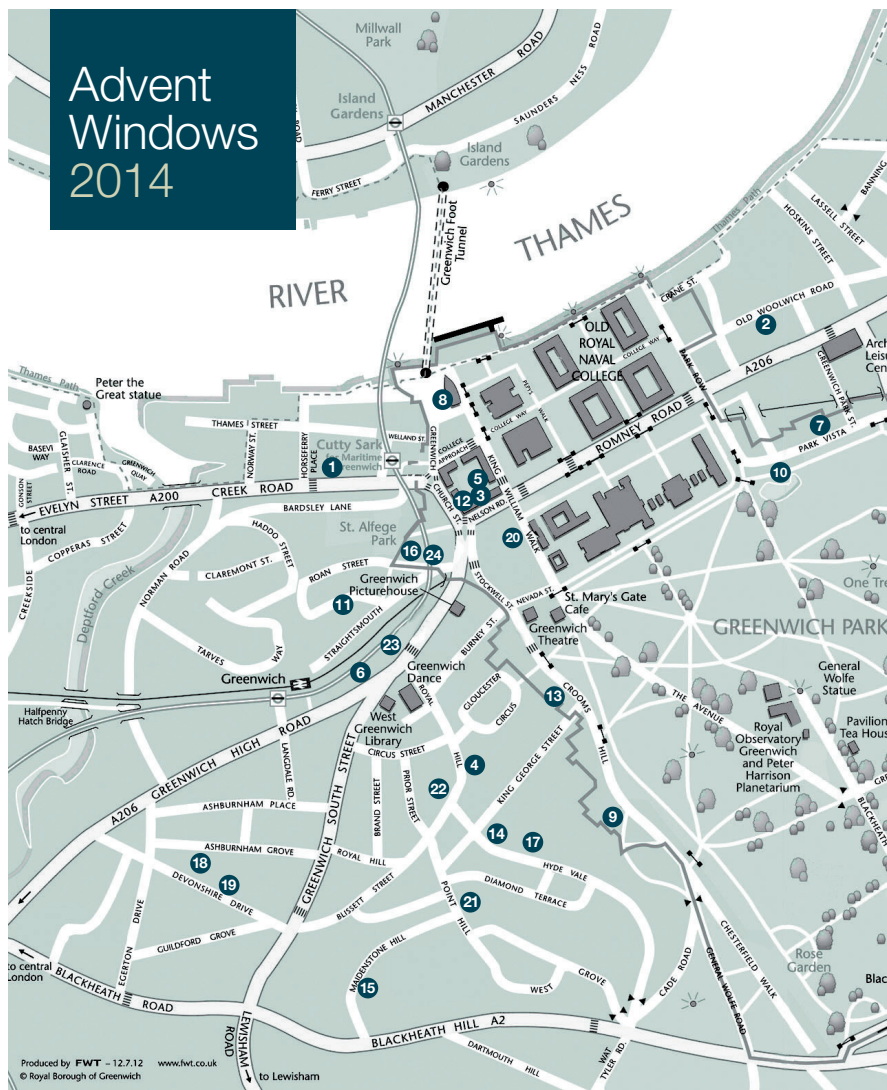

## Angel Faces Calendar 1-24 December 2014

- |  |  |   |
|--|--|---|
| <b>1 December</b><br>St. Alfege Primary School<br>Creek Road, SE10 9RB           | <b>10 December</b><br>33 Park Vista<br>SE10 9LZ                                      | <b>19 December</b><br>46 Devonshire Drive<br>SE10 8JZ   |
| <b>2 December</b><br>Meridian Primary School<br>Old Woolwich Road<br>SE10 9NY    | <b>11 December</b><br>James Wolfe Primary School<br>Randall Place Campus<br>SE10 9LA | <b>20 December</b><br>5 King William Walk<br>SE10 9JH   |
| <b>3 December</b><br>Biscuit Ceramic Café<br>3-4 Nelson Road<br>SE10 9JB         | <b>12 December</b><br>Pickwick Papers<br>6 Nelson Road<br>SE10 9JB                   | <b>21 December</b><br>St. Alfege's Sunday School, 17 Point Hill<br>SE10 8QW   |
| <b>4 December</b><br>James Wolfe Primary School, Royal Hill Campus, SE10 8RZ     | <b>13 December</b><br>30 Crooms Hill<br>SE10 8ER                                     | <b>22 December</b><br>Richard the First<br>52-54 Royal Hill<br>SE10 8RT   |
| <b>5 December</b><br>Ben Oakley Gallery<br>9 Turnpin Lane<br>SE10 9JA            | <b>14 December</b><br>28 King George Street<br>SE10 8QD                              | <b>23 December</b><br>Plumtree Café, 241 Greenwich High Road<br>SE10 8NB  |
| <b>6 December</b><br>213 Greenwich High Road, SE10 8NB                           | <b>15 December</b><br>67 Maidenstone Hill<br>SE10 8SY                                | <b>24 December</b><br><b>Christmas Eve Services</b><br><b>St Alfege Church</b><br><br>5pm<br><b>Crib and Christingle Service</b><br><br>10.45pm<br><b>Choir Carols</b><br><br>11.30pm<br><b>Midnight Mass</b> |
| <b>7 December</b><br>14c Park Vista, SE10 9LZ                                    | <b>16 December</b><br>Number 16<br>St. Alfege Passage<br>SE10 9JS                    |   |
| <b>8 December</b><br>Cutty Sark<br>King William Walk<br>SE10 9HT                 | <b>17 December</b><br>51 Hyde Vale<br>SE10 8QQ                                       |   |
| <b>9 December</b><br>Art Made by St. Ursula's School, 68 Crooms Hill<br>SE10 8HG | <b>18 December</b><br>88 Ashburnham Grove, SE10 8UJ                                  |   |